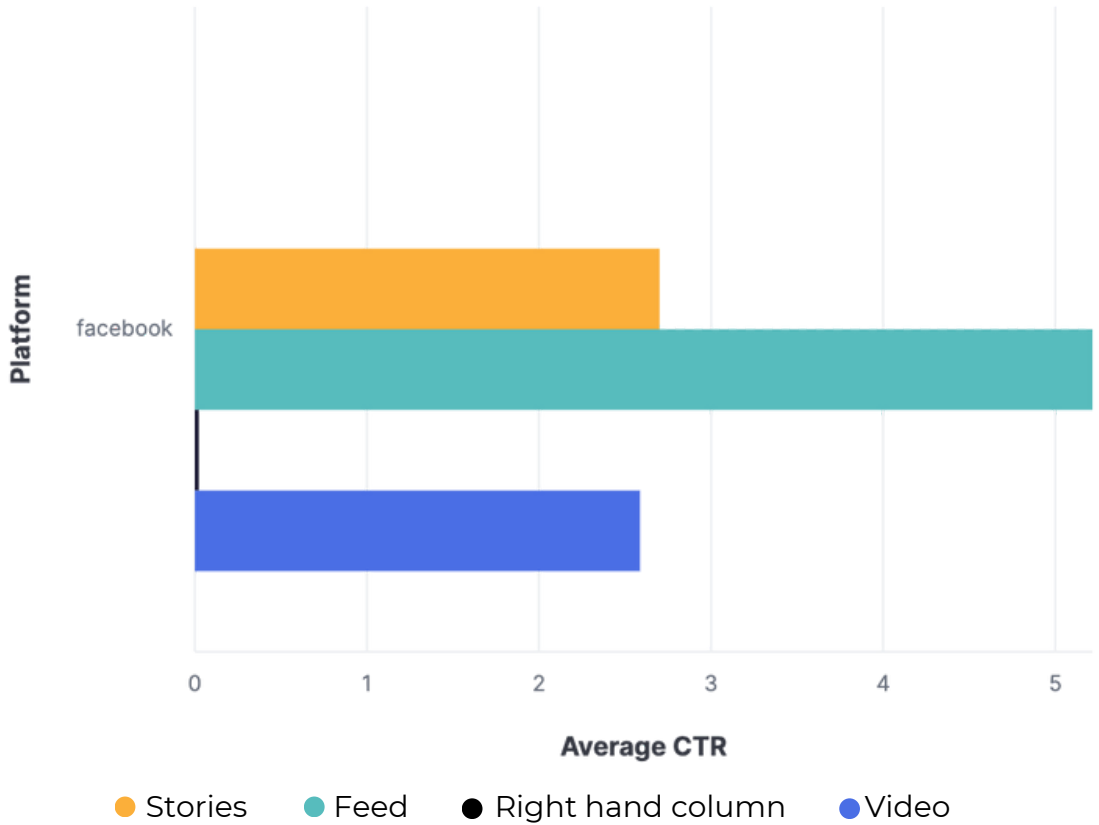

Facebook - Average CTR (%) on ad placement

Source: Socialinsider data
Data range: January 2022 - December 2022