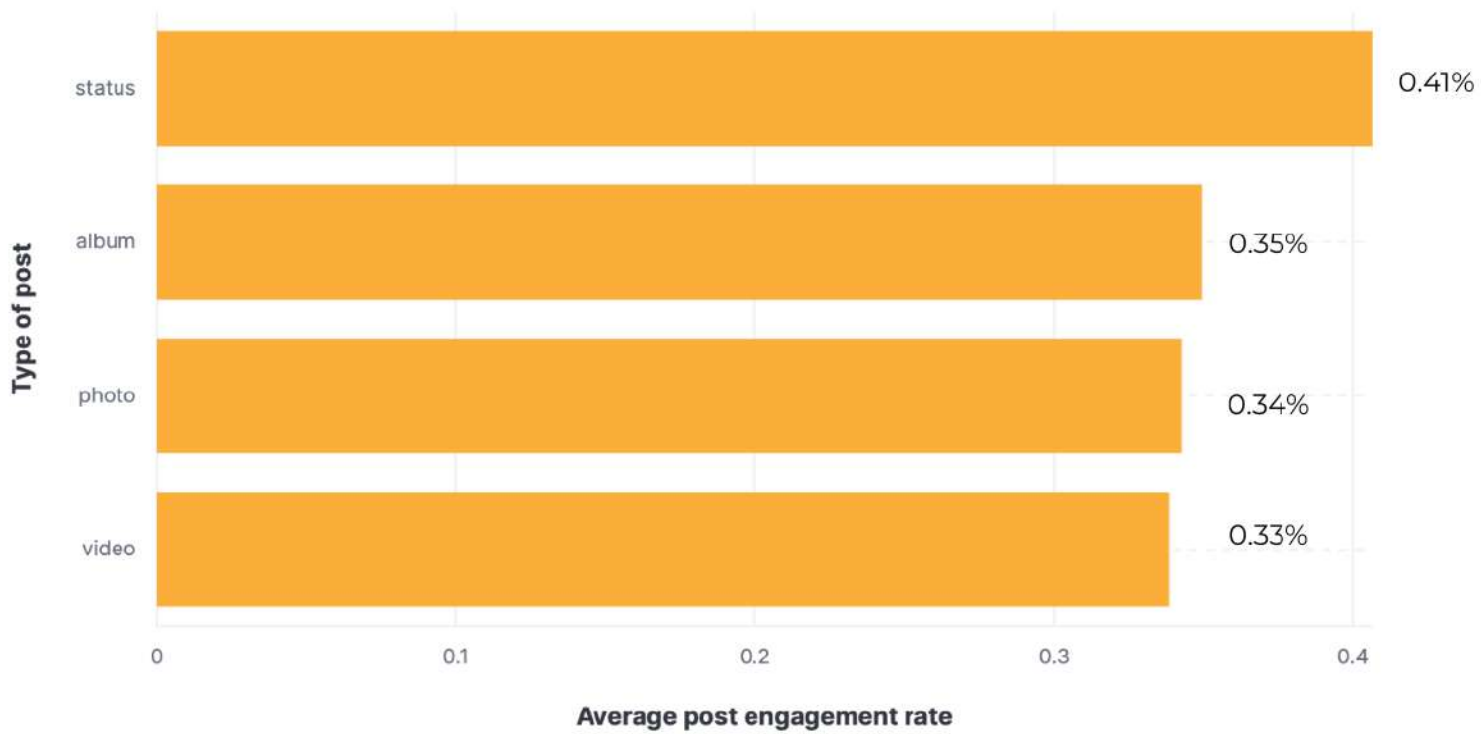

## Facebook - Average engagement rate per post by post type

Source: Socialinsider data  
Data range: January 2022 - December 2022  
This chart doesn't include data for lives due to API limitations.