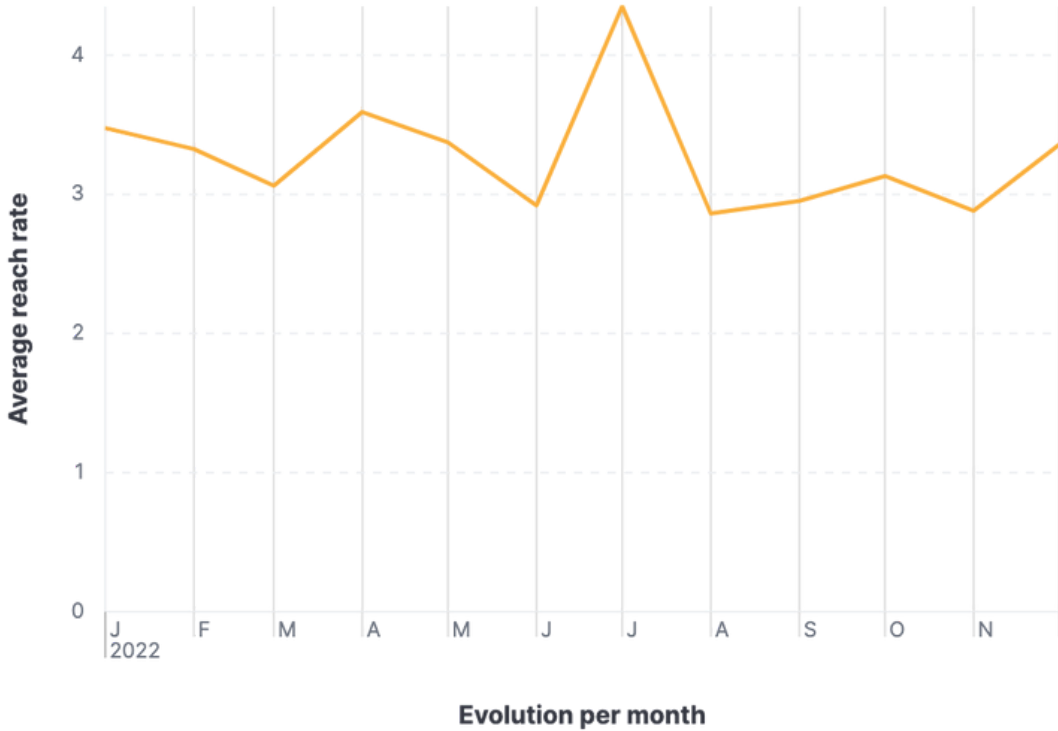

Facebook - Average reach rate for the Home & Living industry

Source: Socialinsider data
Data range: January 2022 - December 2022