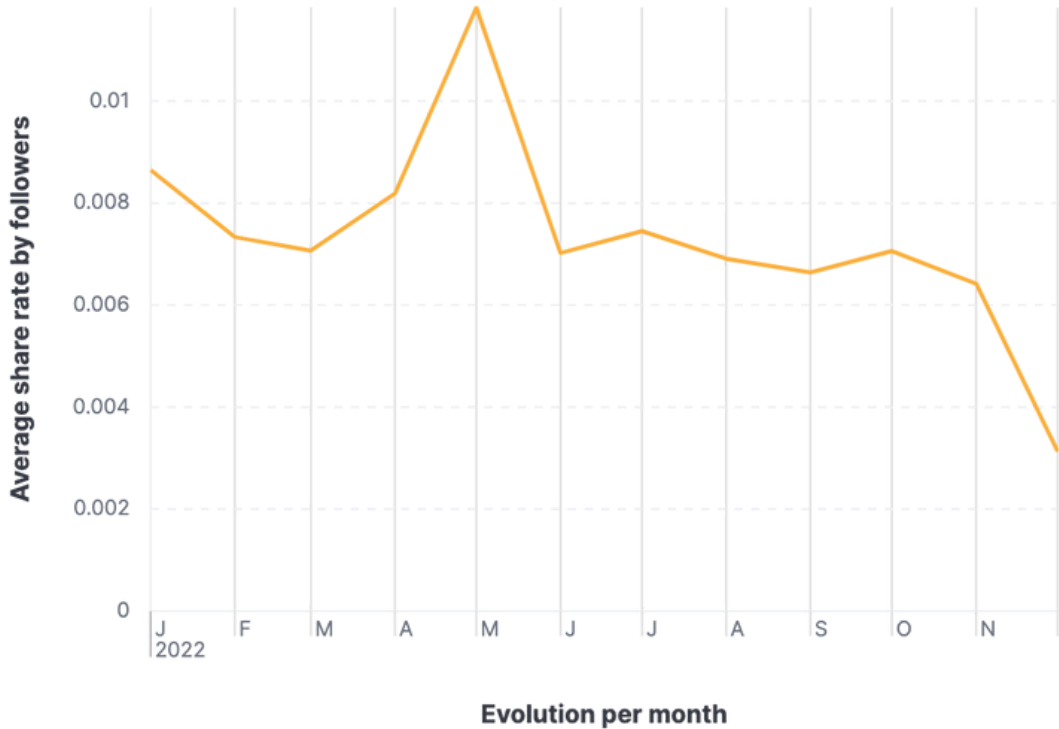

# Facebook - Average share rate by followers for the Jewelry industry

Source: Socialinsider data  
Data range: January 2022 - December 2022