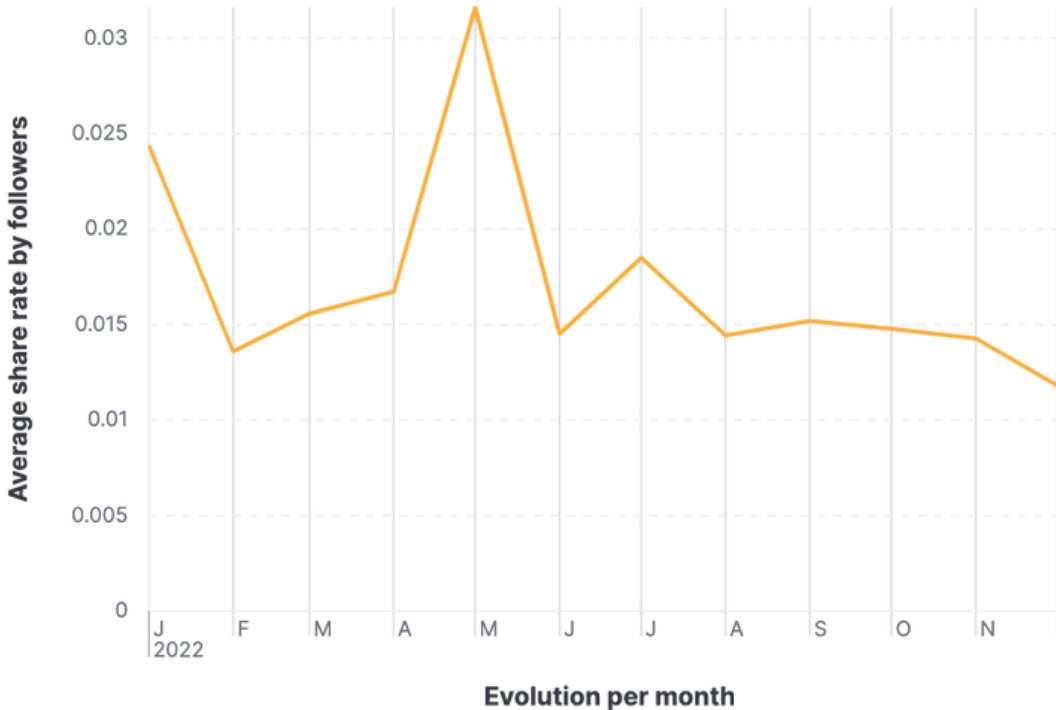

# Facebook - Average share rate by followers for the Automotive industry

Source: Socialinsider data  
Data range: January 2022 - December 2022