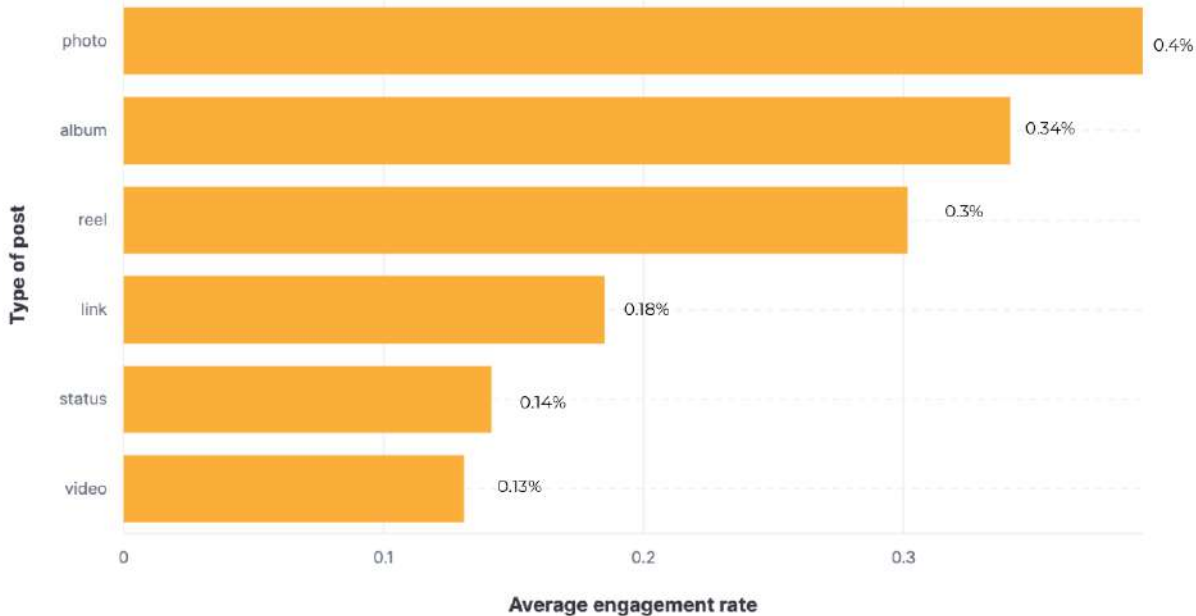

Facebook - Engagement rate per post for Healthcare industry

Source: Socialinsider data
Data range: January 20223- November 2023