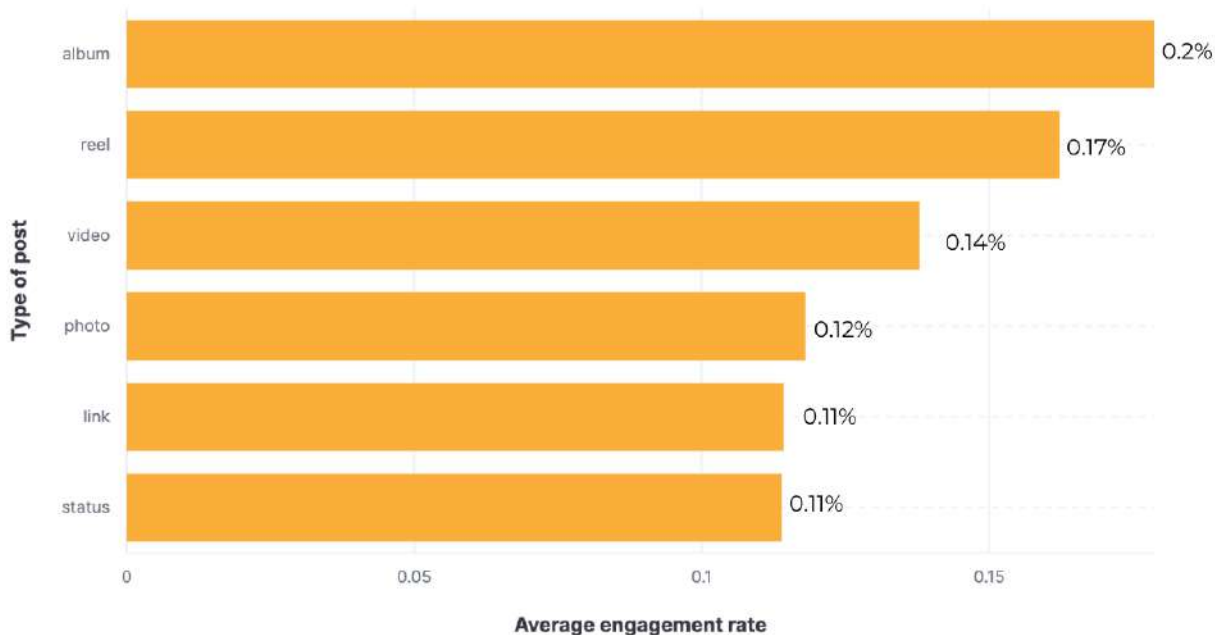

Facebook - Engagement rate per post for Education industry

Source: Socialinsider data
Data range: January 2022-3- November 2023