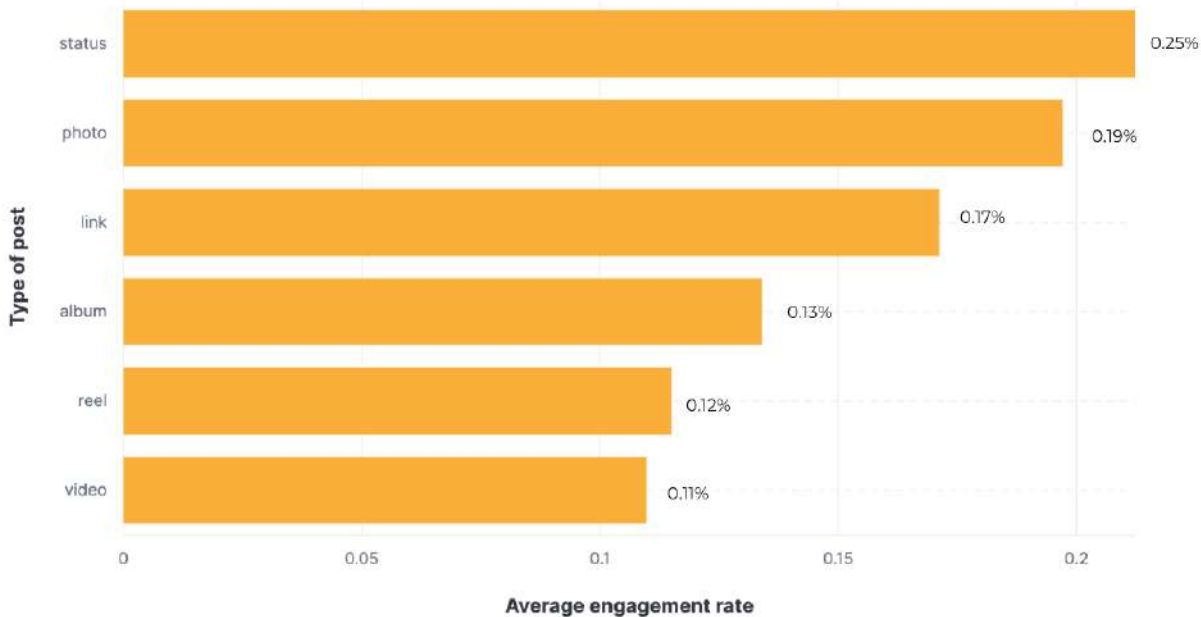

Facebook - Engagement rate per post for Retail industry

Source: Socialinsider data
Data range: January 2023 - November 2023