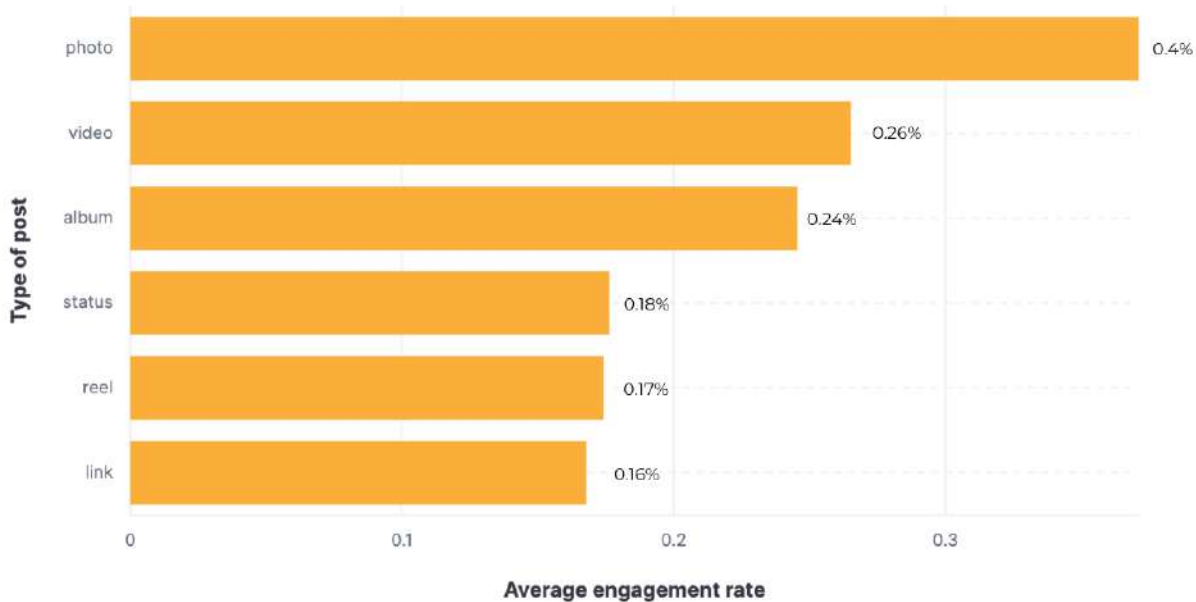

Facebook - Engagement rate per post for Travel industry

Source: Socialinsider data
Data range: January 20223- November 2023