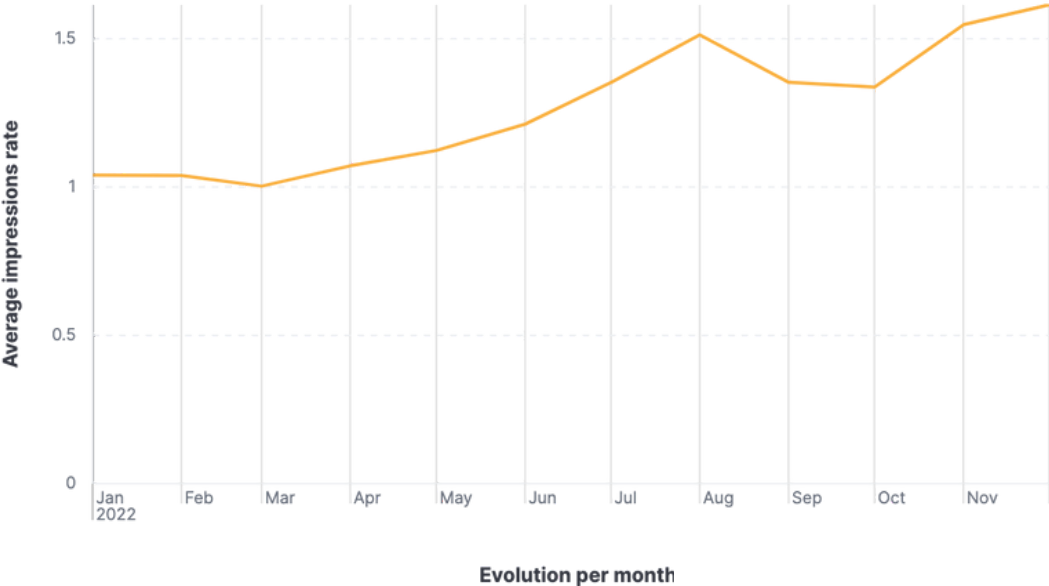

# Facebook - Impression rate by followers for the Magazines & Journals industry

Source: Socialinsider data  
Data range: January 2022 - December 2022