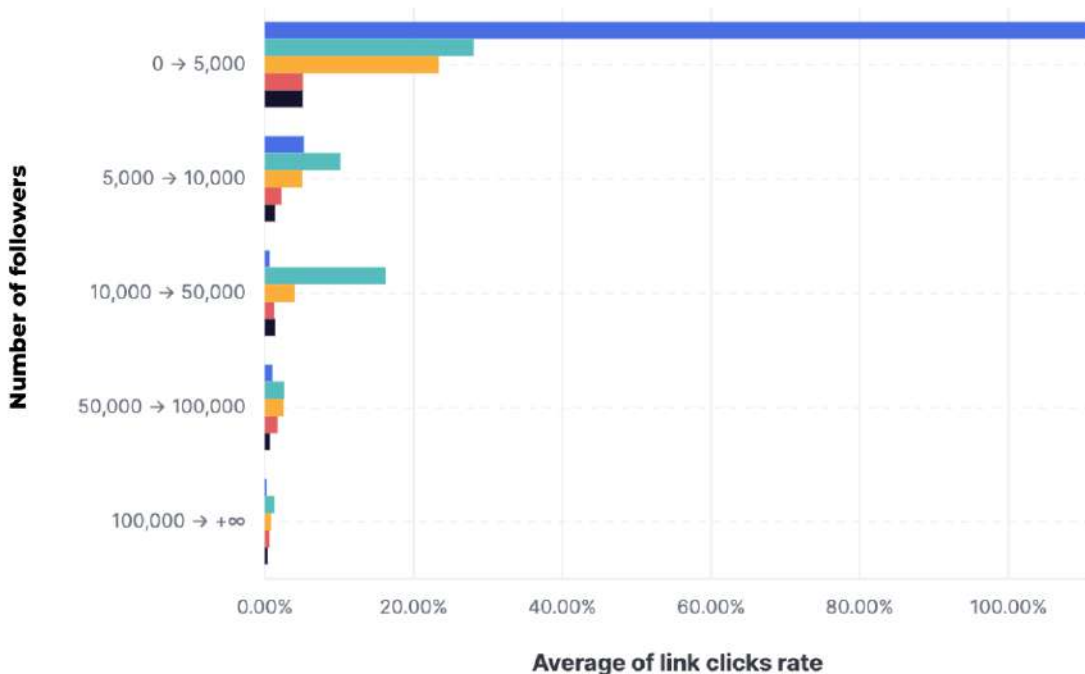

# Facebook - Link clicks per post type by number of followers

● Link ● Video ● Album ● Status ● Photo

Source: Socialinsider data  
Data range: January 2023 - November 2023  
This chart doesn't include data for lives due to API limitations.