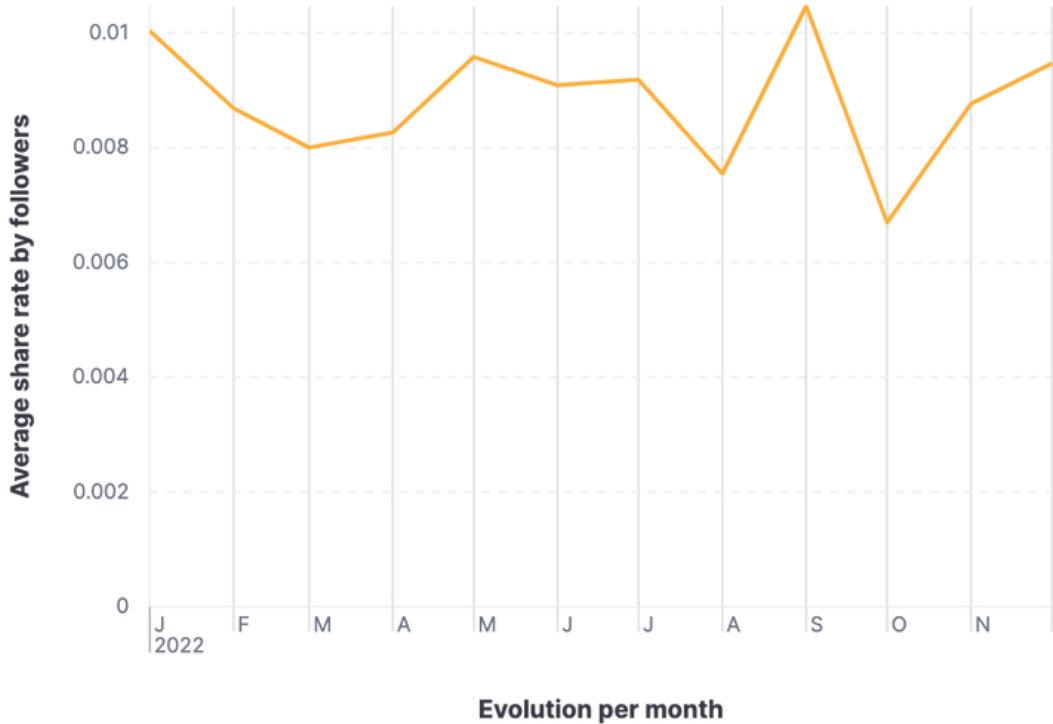

# Facebook - Share rate by followers for the Media house industry

Source: Socialinsider data  
Data range: January 2022 - December 2022