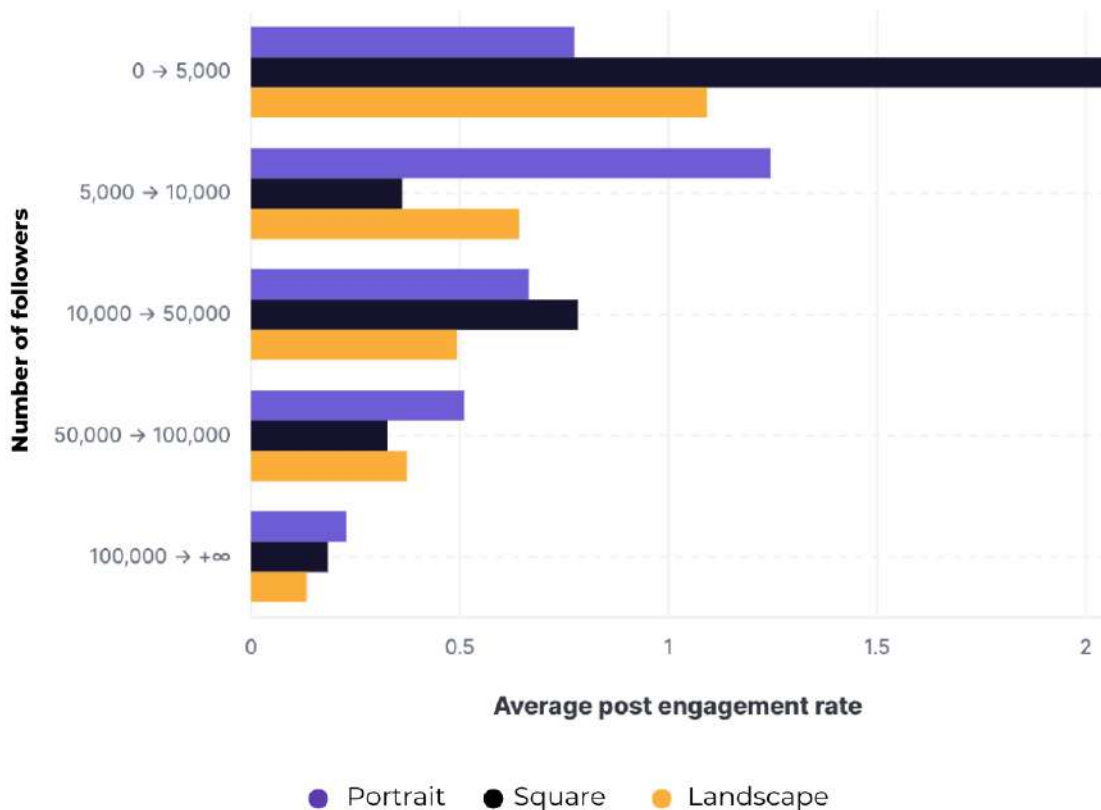

## Facebook - Video format engagement by number of followers

Source: Socialinsider data  
Data range: January 2023 - November 2023  
This chart doesn't include data for lives due to API limitations.