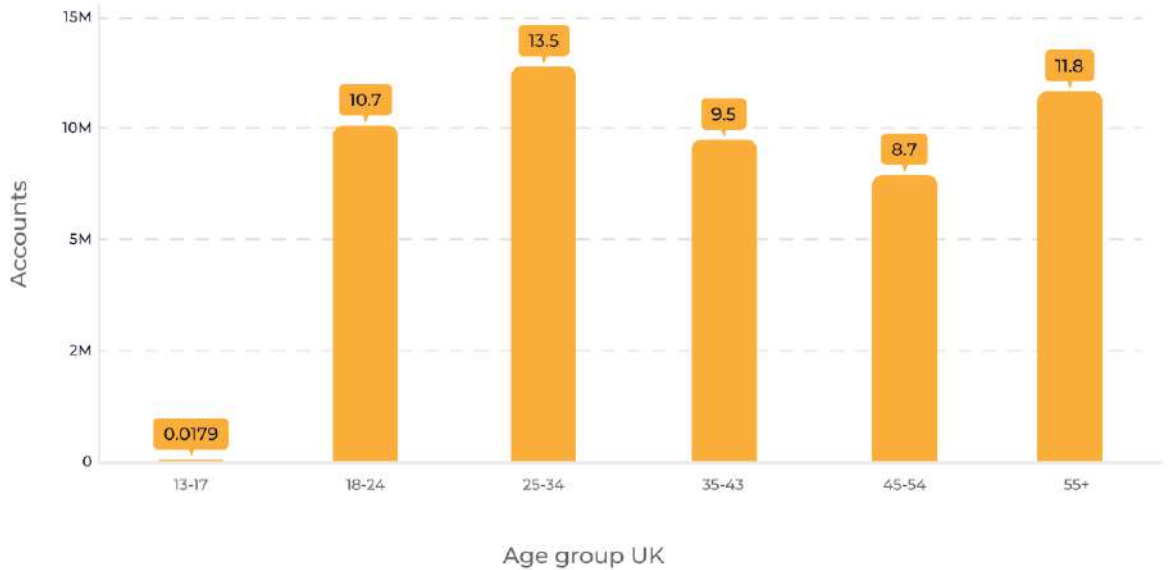

Instagram - Age Demographics for UK

Source: Socialinsider data
Data range: January 2023 - November 2023