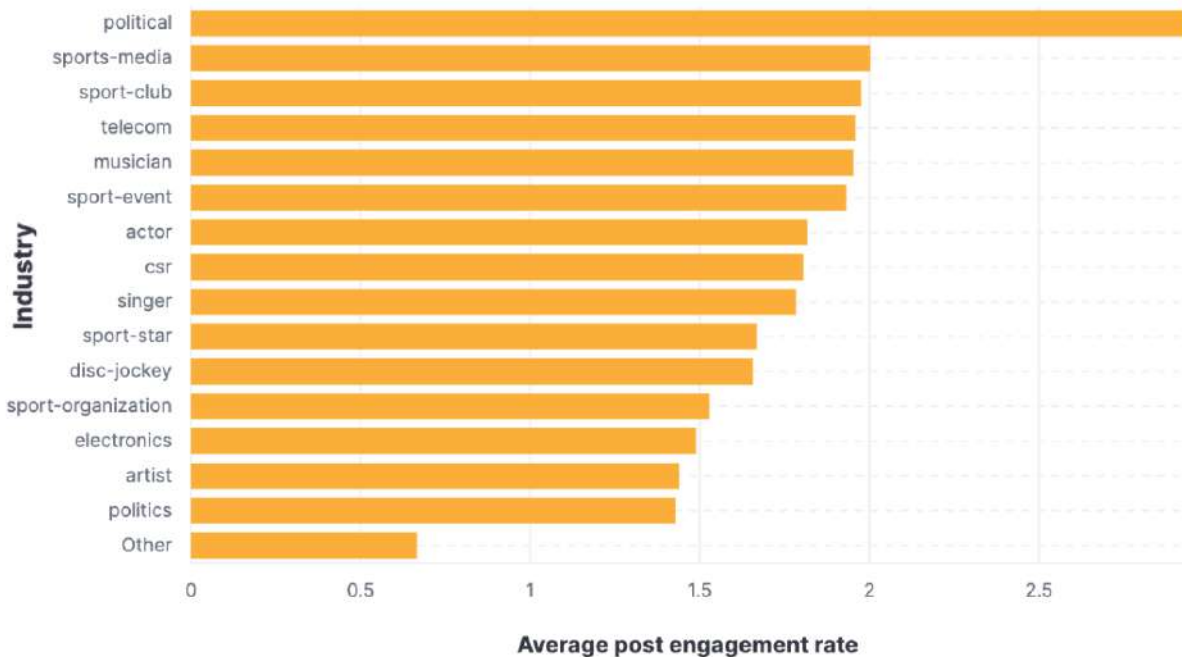

Instagram - Average engagement rate by industry

Source: Socialinsider data
Data range: January 2023 - November 2023