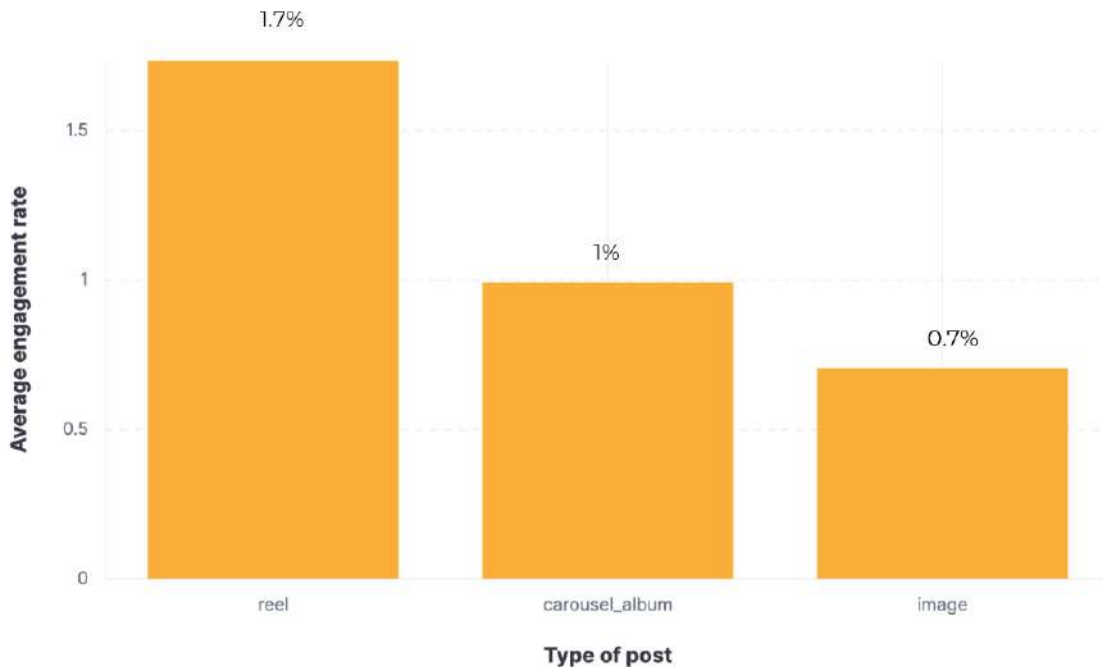

Instagram - Average engagement rate by post type

Source: Socialinsider data
Data range: January 2023 - November 2023
This chart doesn't include data for lives due to API limitations.