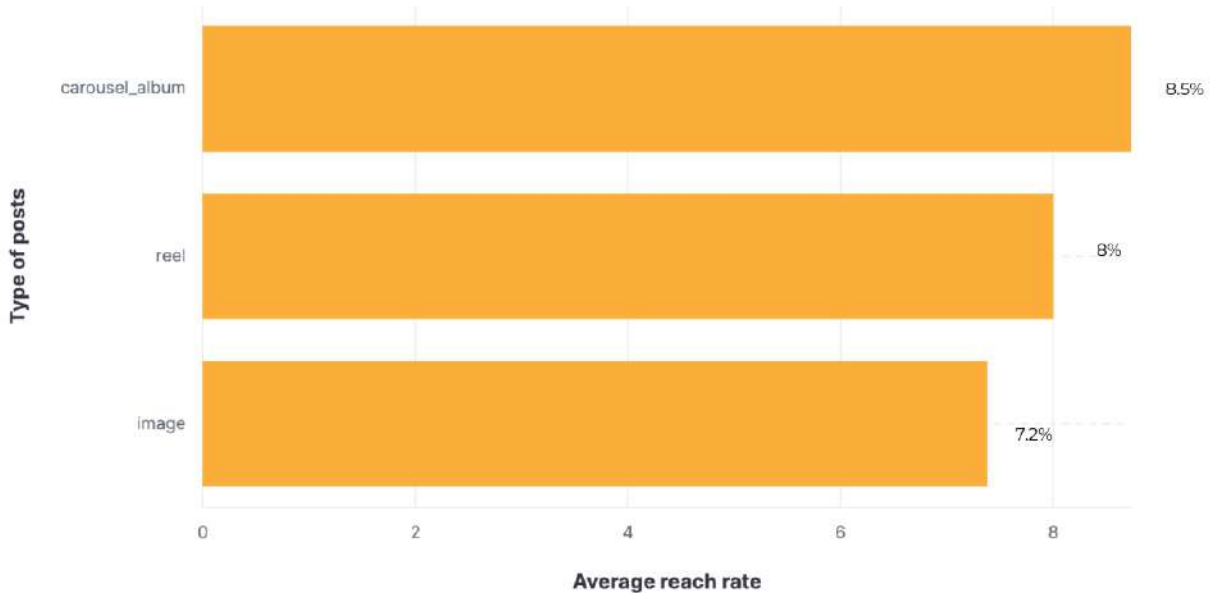

Instagram - Average reach rate by post type

Source: Socialinsider data
Data range: January 2023 - November 2023
This chart doesn't include data for lives due to API limitations.