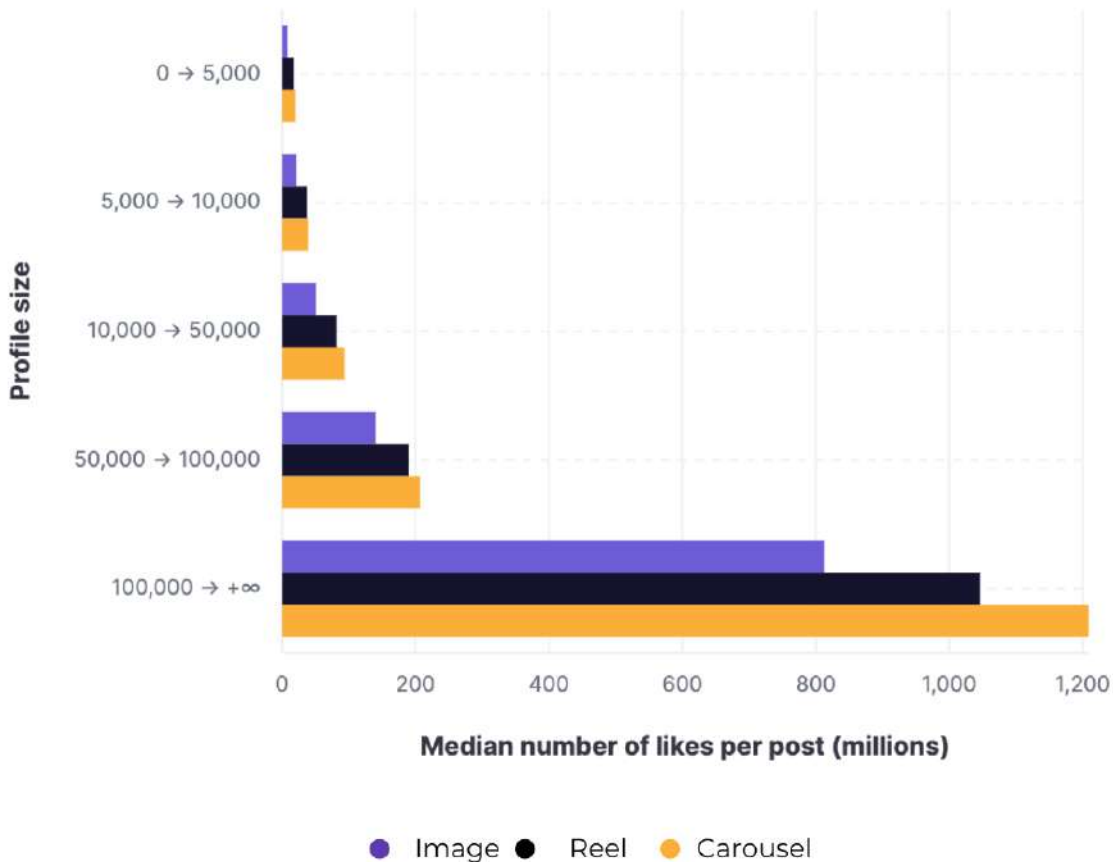

Instagram - Median number of likes per post type by number of followers

Source: Socialinsider data
Data range: January 2023 - November 2023
This chart doesn't include data for lives due to API limitations.