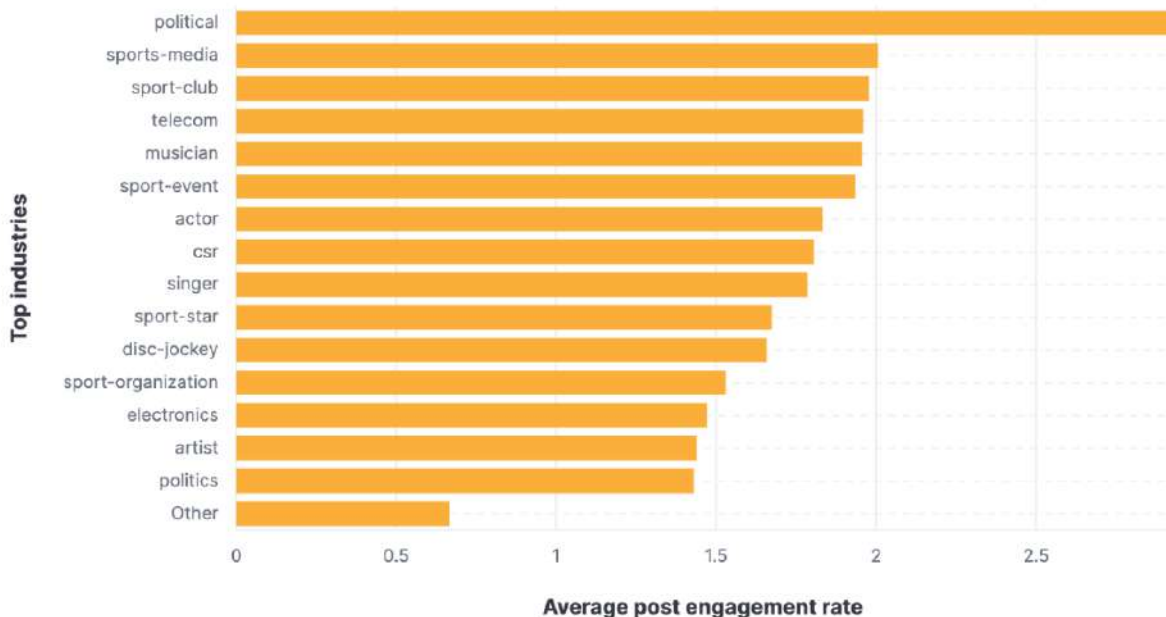

Instagram - Reels engagement rate across top industries

Source: Socialinsider data
Data range: January 2023 - November 2023