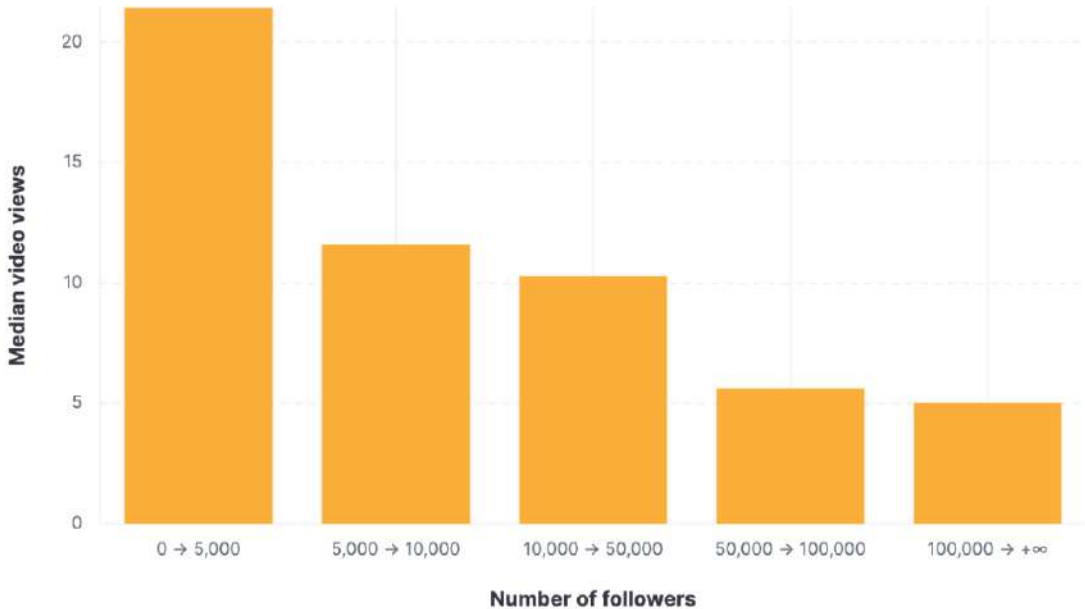

Instagram - Reels watch rate by number of followers

Source: Socialinsider data
Data range: January 2023 - November 2023