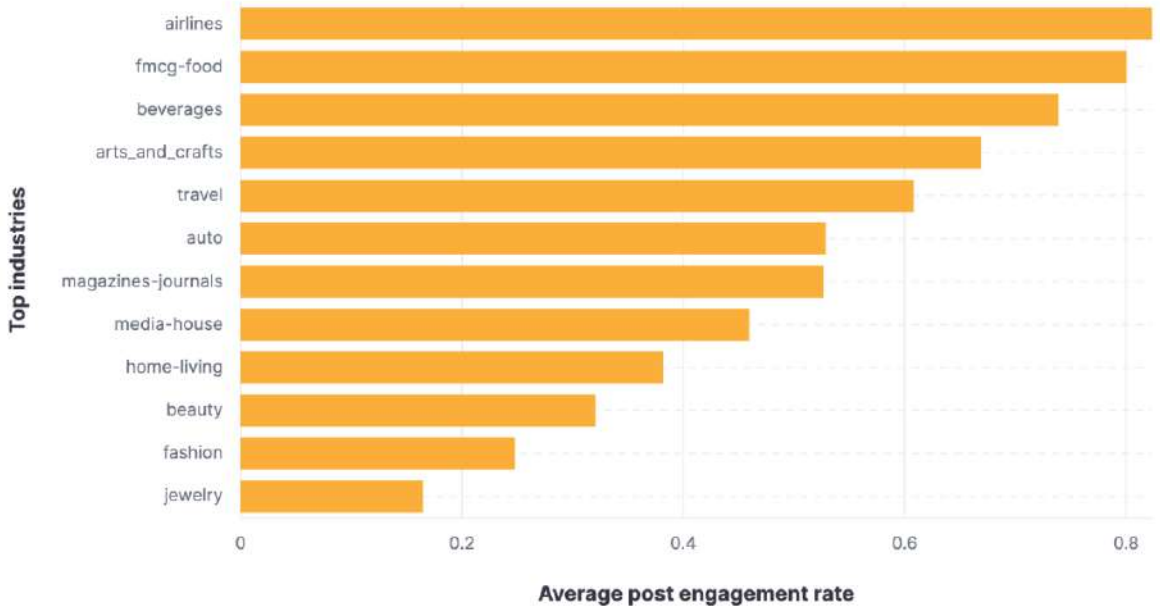

Instagram - Single image engagement rate across top industries

Source: Socialinsider data
Data range: January 2023 - November 2023