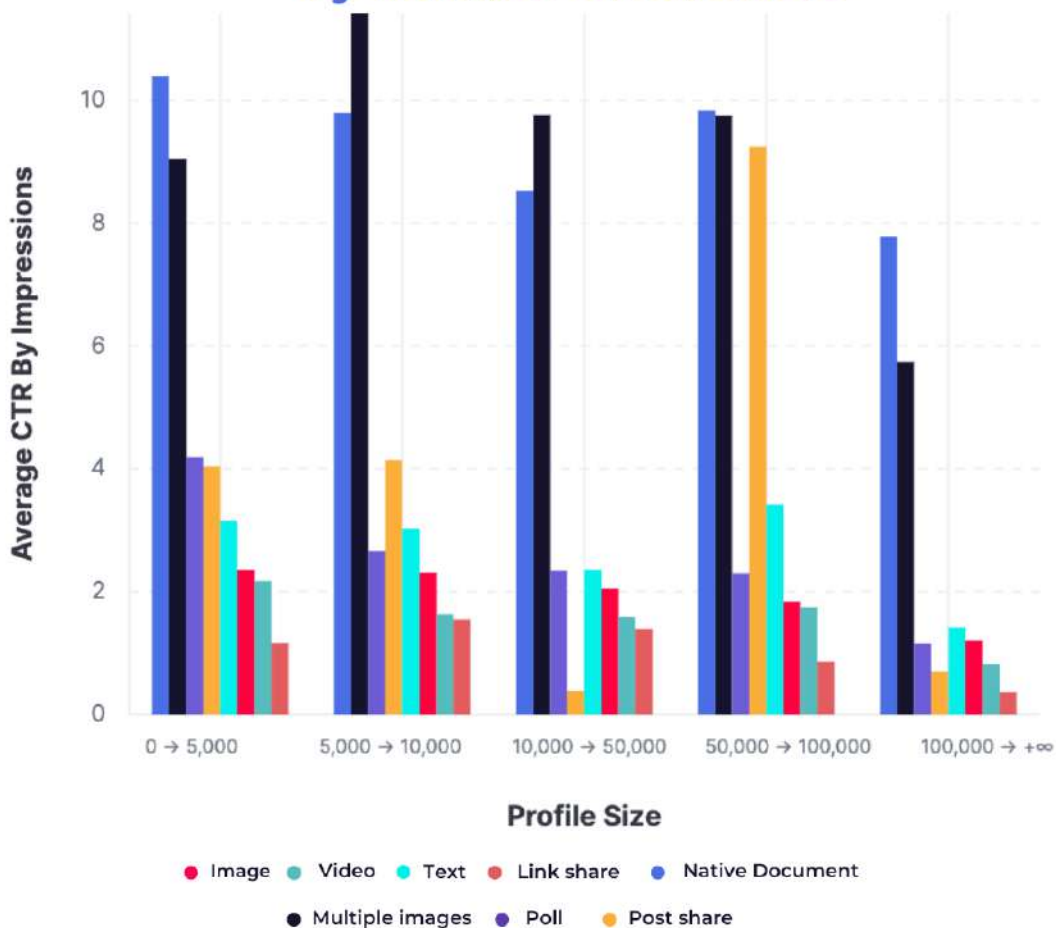

## LinkedIn - CTR by impressions by number of followers

Source: Socialinsider data  
Data range: January 2023 - November 2023