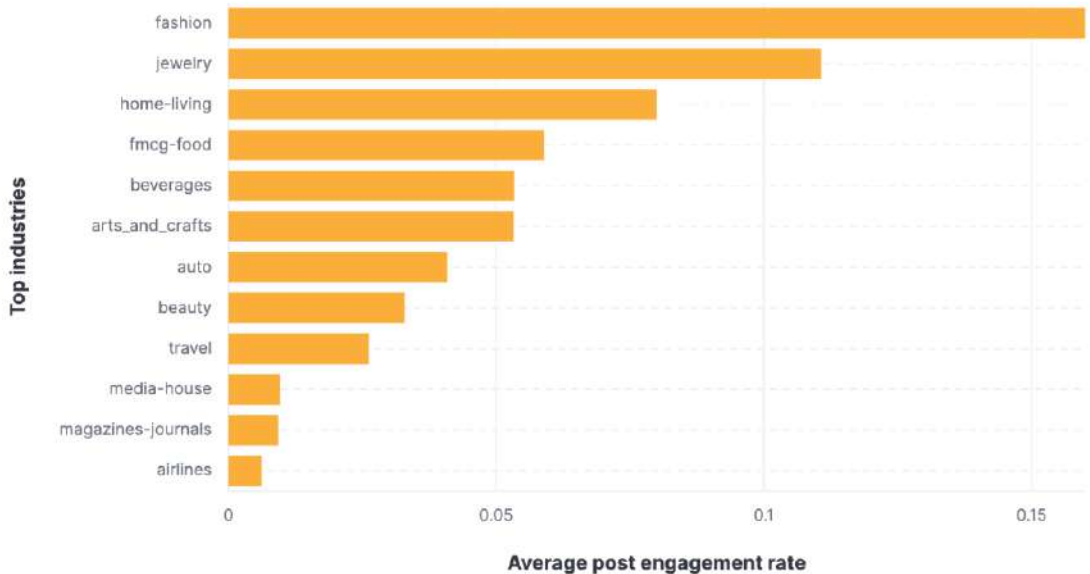

# X (former Twitter) - Average engagement rate across top industries

Source: Socialinsider data  
Data range: January 2023 - November 2023