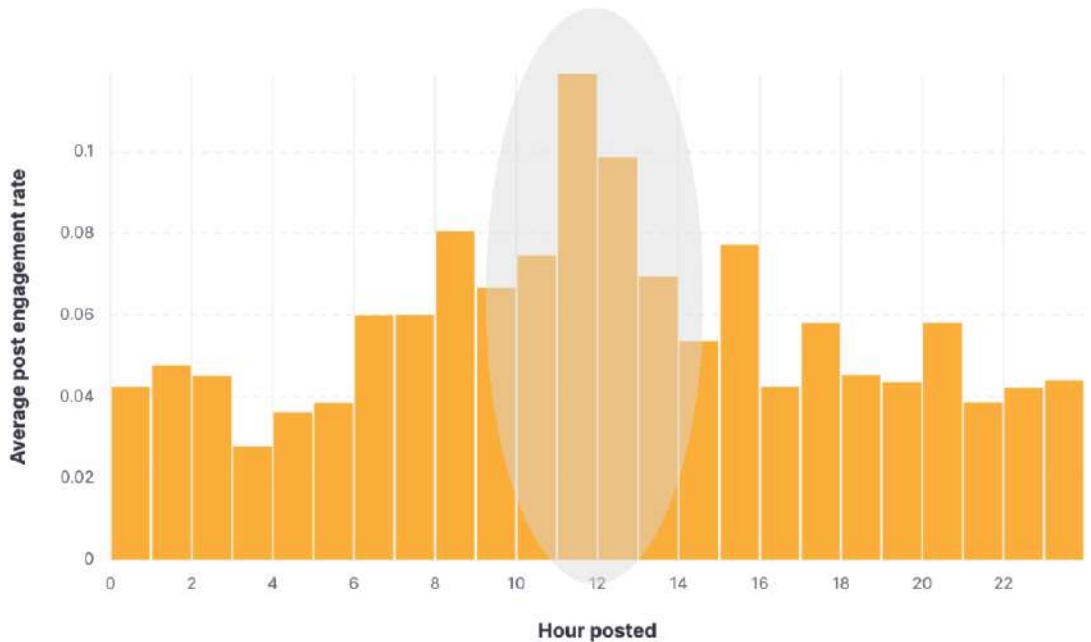

X (former Twitter) - Best time to post for the FMCG Food industry

Eastern Time (ET)

Source: Socialinsider data
Data range: January 2023 - November 2023