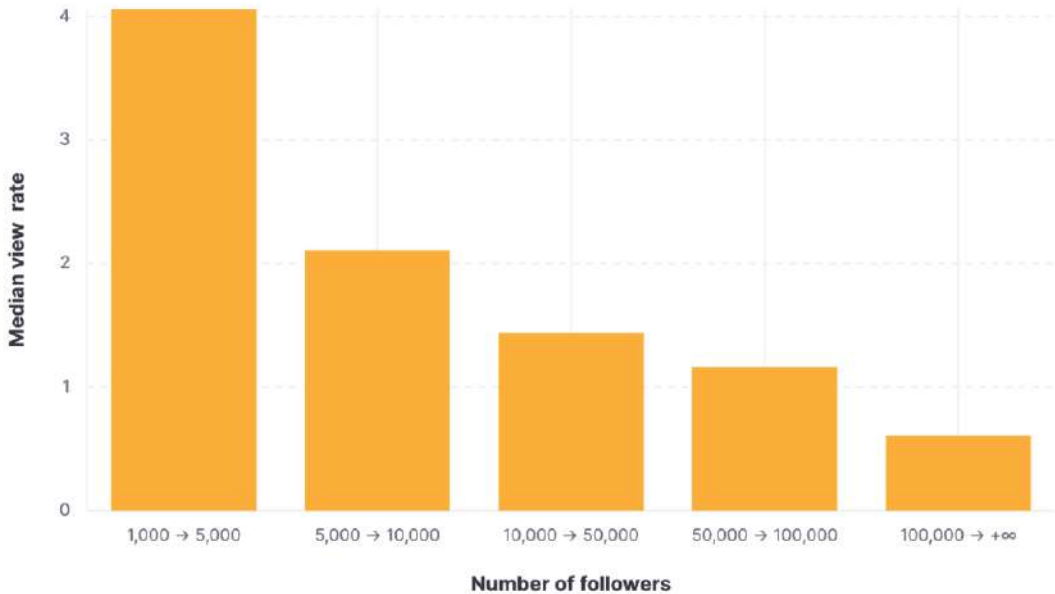

YouTube - Shorts average view rate by number of followers

Source: Socialinsider data
Data range: January 2023 - November 2023